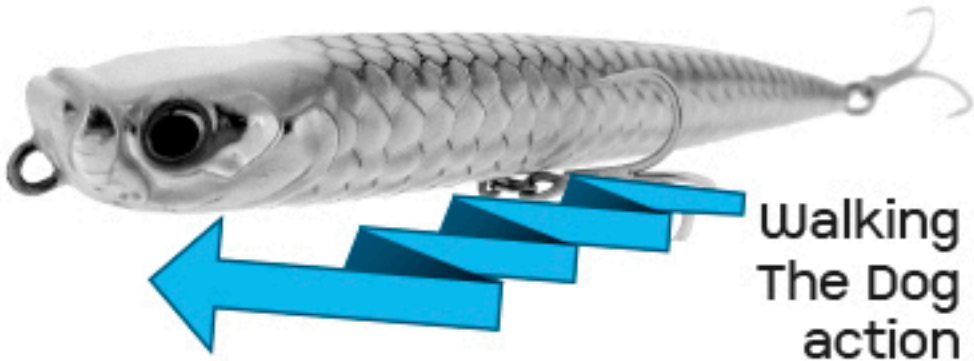

WTD 120T

WALKING THE DOG TARPON

1 HI-GRADE ABS BODY

2 WIRE THROUGH CONCEPT

3 HIGHT QUALITY TREBLE HOOKS

4 LIFELIKE EMBOSSED SCALES

5 REALISTIC FISH HEAD

6 HIGH PERFORMANCE MOBILE WEIGHT TRANSFER

**LONG CAST
GUARANTEED**

Walking
The Dog
action

**HANDCRAFTED DEVELOPED BY JACK FIN
FOR NEW MOLIX 3D TECHNOLOGY**