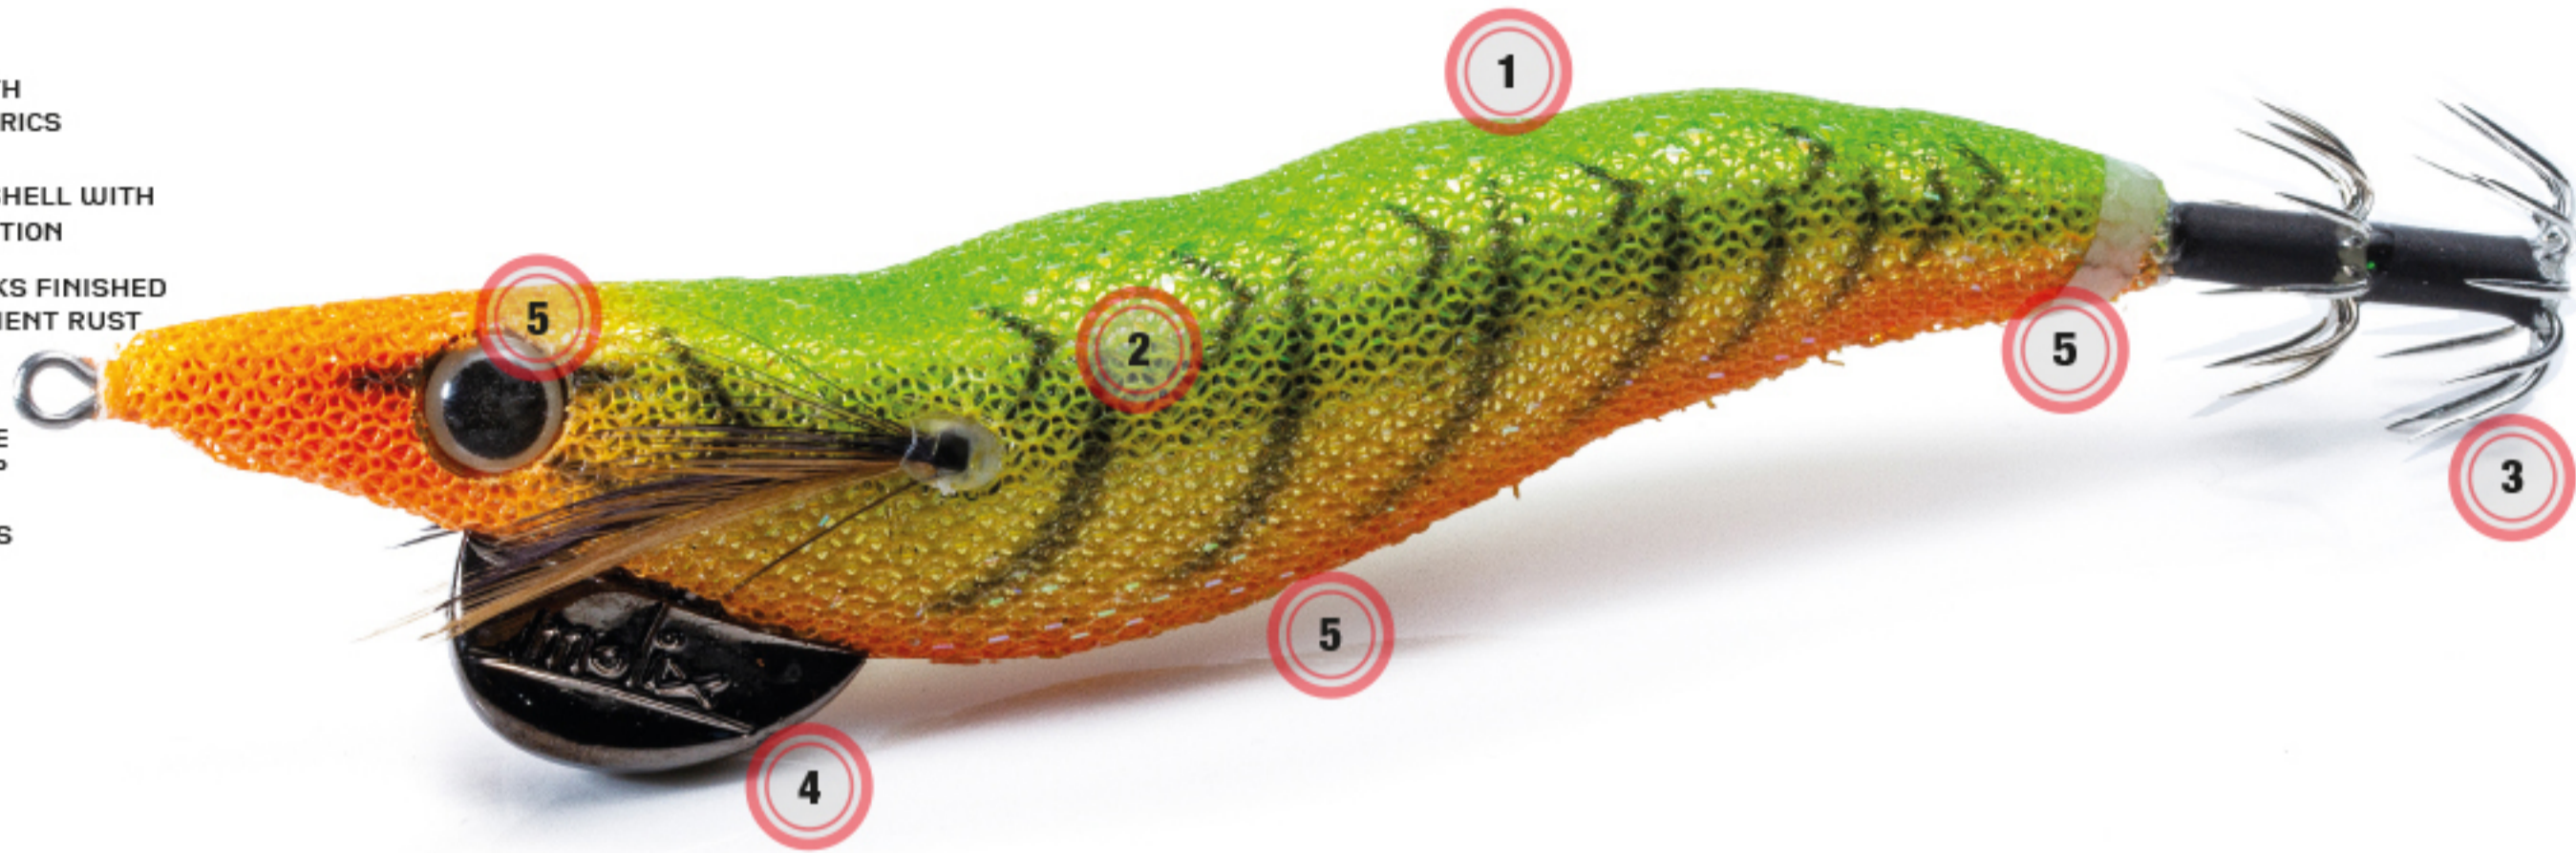

# Millerighe EVO

1 DRESSED WITH  
KEIMURA FABRICS

2 INNOVATIVE SHELL WITH  
MORE REFLECTION

3 CARBON HOOKS FINISHED  
WITH TREATMENT RUST  
PROOF LIFE

4 SPECIAL  
SHAPE OF THE  
WEIGHTED LIP

5 GLOW DETAILS

# Millerighe EVO NATURAL SERIES

1 DRESSED WITH  
KEIMURA FABRICS

2 INNOVATIVE SHELL WITH  
MORE REFLECTION

3 CARBON HOOKS FINISHED  
WITH TREATMENT RUST  
PROOF LIFE

4 SPECIAL  
SHAPE  
OF THE  
WEIGHTED LIP